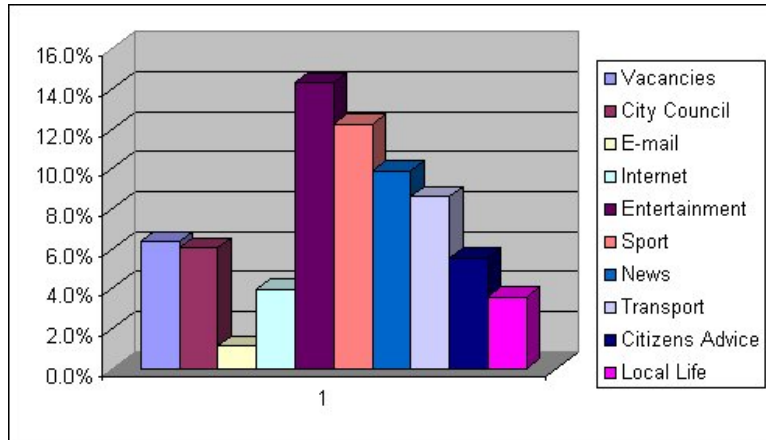

Products
Contact us

Solutions Resources Company

Sheffield Statistics

SHEFFIELD KIOSK STATISTICS

Kiosk location	Type	Month										Relevant Hits	Total Hits	Re ac
		Vacancies	City Council	E-mail	Internet	Entertainment	Sport	News	Transport	Citizens Advice	Local Life			
Argos	Street	2,283	5,028	24	30	5,148	1,548	6,889	3,905	1,620	1,226	27,701	32,105	8
BUS Stop	Street	741	695	695	507	1,098	977	1,110	1,278	626	543	8,270	12,167	2
Cherry Tree Pub		136	95	24	105	405	265	216	161	100	118	1,625	2,351	6
Crucible	Street	591	646	155	480	988	830	879	485	762	334	6,150	8,980	6
Crystal Peaks Library		421	313	61	195	743	496	279	464	194	164	3,330	4,498	7
Fargate	Street	814	593	189	339	1,177	1,028	761	857	661	411	6,830	9,526	7
First Point Kiosk Right		411	181	92	10	315	1,072	441	1,098	210	271	4,101	6,025	6
First Point Kiosk Left		*	*	*	*	*	*	*	*	*	*	*	*	*
Fitzalan Square	Street	721	367	25	916	1,596	1,553	940	1,155	517	417	8,207	11,653	
Job Centre Plus		*	*	*	*	*	*	*	*	*	*	*	*	*
Manor Housing Office		275	197	12	99	746	688	265	502	256	144	3,184	4,171	7
MTREC		9	3	2	2	68	25	12	19	8	3	151	328	4
Notre Dame School		367	216	4	230	874	549	474	427	275	281	3,697	5,117	
Parson Cross Library		*	*	*	*	*	*	*	*	*	*	*	*	*
Pond Forge Sports Center		4,015	2,416	1,277	4,057	11,746	10,951	5,886	5,709	3,945	2,621	52,623	75,635	
Primark	Street	330	333	102	237	729	529	498	458	298	189	3,703	5,700	6
Safeways Ecclesall		*	*	*	*	*	*	*	*	*	*	*	*	*
Safeways Owls		1,581	1,420	101	1,041	3,760	3,370	2,734	1,806	1,581	718	18,112	25,458	
Sainsburys Abbeydale		202	137	47	150	480	374	374	278	175	163	2,380	3,378	7
Sainsburys Meadowhall		1,182	877	19	659	2,404	1,852	1,288	1,247	861	542	10,931	15,566	
Southey Library		460	342	7	147	694	525	278	363	236	226	3,278	4,676	
Tesco Herries Road		1,706	1,525	66	877	3,458	4,749	1,493	1,817	1,793	726	18,210	27,214	
Town Hall Election Services		36	48	8	9	66	84	38	42	43	21	395	593	6
Town Hall Main Entrance		249	275	26	207	591	313	847	230	194	146	3,078	3,887	7
Total		16,530	15,707	2,936	10,297	37,086	31,778	25,702	22,301	14,355	9,264	185,956	259,028	
		6.4%	6.1%	1.1%	4.0%	14.3%	12.3%	9.9%	8.6%	5.5%	3.6%			7
		Vacancies	City Council	E-mail	Internet	Entertainment	Sport	News	Transport	Citizens Advice	Local Life			
		6.4%	6.1%	1.1%	4.0%	14.3%	12.3%	9.9%	8.6%	5.5%	3.6%			