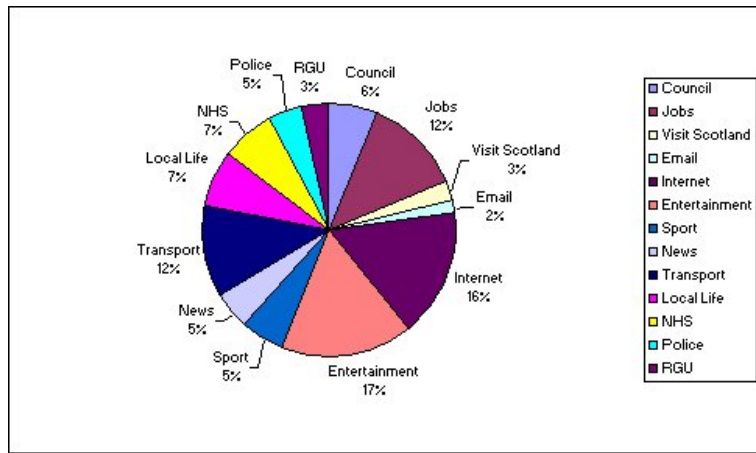

Aberdeen KIOSKS STATISTICS 2006

Kiosk location	June														Relevant Touches	Total Activity	Relevant activity
	Council	Jobs	Visit Scotland	Email	Internet	Entertainment	Sport	News	Transport	Local Life	NHS	Police	RGU				
AB Castlegate	920	1586	360	237	2080	2382	1027	574	1875	947	611	590	407	13,596	19098	71.2%	
AB Music Hall	1291	2778	563	162	3501	3757	864	728	2451	1234	1460	1411	865	21,065	29766	70.8%	
AB NHS Royal Infirmary	128	157	61	21	308	612	174	393	232	215	944	61	91	3,397	4508	75.4%	
AB Robert Gordon University	153	74	81	85	543	231	121	128	180	187	136	85	154	2,158	2780	77.6%	
AB Saint Nicholas St	935	1723	272	374	2275	1840	663	596	1190	813	630	379	260	11,950	16986	70.4%	
AB School Hill	786	1905	380	252	1980	2169	775	711	1954	1311	817	465	413	13,918	19590	71.0%	
Total	4,213	8,223	1,717	1,131	10,687	10,991	3,624	3,130	7,882	4,707	4,598	2,991	2,190	66,084	92,728	71.3%	
														66,084			
Kiosk number from list to generate graph for (11 for total):																	
6	4,213	8,223	1,717	1,131	10,687	10,991	3,624	3,130	7,882	4,707	4,598	2,991	2,190				
*Percentages from total relevant hits	6.4%	12.4%	2.6%	1.7%	16.2%	16.6%	5.5%	4.7%	11.9%	7.1%	7.0%	4.5%	3.3%			100.0%